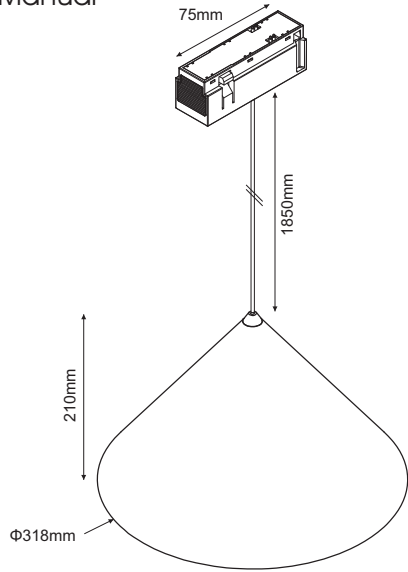

CLICK IT PENDANT V 12W

Installation Manual

1

Attention
Switch off the main power.

For cable adjustment
follow the instructions

2

3

4